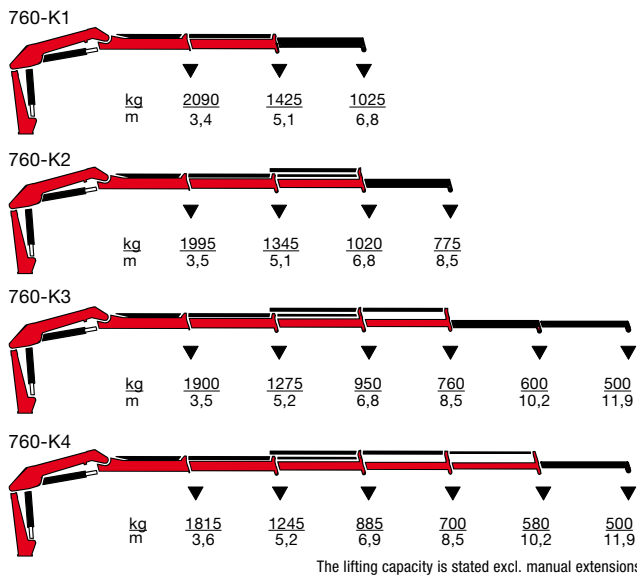

# 760-K

- power to lift.

## Versatile Loader for a wide range of Tasks

- The HMF 760-K Series is a durable loader with low tare weight, long out-reach and high working speed.
- The 760-K is suitable for both hook applications and for use in conjunction with hydraulic attachments such as rotator and grab, which make this 7 tonne-metre loader a very useful versatile lifting tool.
- Modular jib system, which allows for changes to the number of extensions without detriment to existing components.
- Oil regeneration system in all extension cylinders, providing high working speeds on movements of the jib extension system.
- The 760-K is available with a wide range of operation options including; ground control, radio remote control or stand-up control.
- Supplied with the RCL Safety System as standard, which constantly monitors loader operating conditions such as load moment, operation and function.
- Can be specified with 2-stage LMB or EVS safety systems, which allow the operator to concentrate on difficult tasks whilst ensuring the vehicle remains stable.
- The loader series is available with a wide range of optional extras including; manual extensions, oil cooler, spotlight and height indicator.

Loading group B3		760-K1	760-K2	760-K3	760-K4
Load moment	tm	7.1	7.0	6.7	6.5
Hydraulic reach	m	5.3	7.1	8.8	10.5
Slewing torque	kgm	950	950	950	950
Slewing angle	°	400	400	400	400
Height above chassis	mm	1975	1975	1975	1975
Width, folded	mm	2300	2300	2300	2350
Length of base, no extra valves	mm	670	670	670	670
Length of base with extra valves	mm	730	730	730	730
Stabilizer spread, standard	mm	4500	4500	4500	4500
Stabilizer spread, double extension	mm	5600	5600	5600	5600
Weight excl. stabilizers	kg	930	1005	1075	1140
Weight of stabilizers, standard	kg	164	164	164	164
Working pressure	MPa	27.5	27.5	27.5	27.5
Pump performance	l/min	35	35	25	25
Oil tank capacity, separate tank	l	42	42	42	42
Power consumption	kW	16	16	12	12