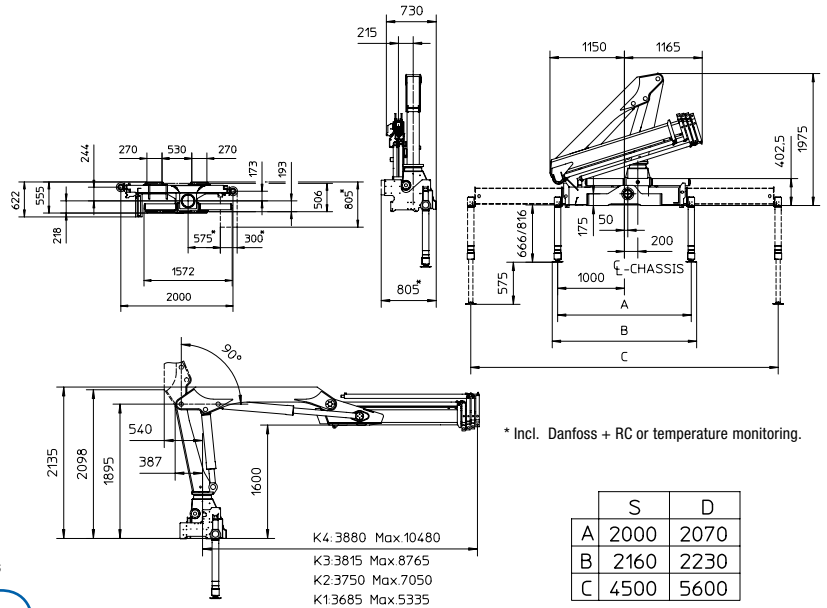

# 760-K

- power to lift.

## Versatile Loader for a wide range of Tasks

- The HMF 760-K Series is a durable loader with low tare weight, long out-reach and high working speed.
- The 760-K is suitable for both hook applications and for use in conjunction with hydraulic attachments such as rotator and grab, which make this 7 tonne-metre loader a very useful versatile lifting tool.
- Modular jib system, which allows for changes to the number of extensions without detriment to existing components.
- Oil regeneration system in all extension cylinders, providing high working speeds on movements of the jib extension system.
- The 760-K is available with a wide range of operation options including; ground control, radio remote control or stand-up control.
- Supplied with the RCL Safety System as standard, which constantly monitors loader operating conditions such as load moment, operation and function.
- Can be specified with 2-stage LMB or EVS safety systems, which allow the operator to concentrate on difficult tasks whilst ensuring the vehicle remains stable.
- The loader series is available with a wide range of optional extras including; manual extensions, oil cooler, spotlight and height indicator.

Loading group B3		760-K1	760-K2	760-K3	760-K4
Load moment	tm	7.1	7.0	6.7	6.5
Hydraulic reach	m	5.3	7.1	8.8	10.5
Slewing torque	kgm	950	950	950	950
Slewing angle	°	400	400	400	400
Height above chassis	mm	1975	1975	1975	1975
Width, folded	mm	2300	2300	2300	2350
Length of base, no extra valves	mm	670	670	670	670
Length of base with extra valves	mm	730	730	730	730
Stabilizer spread, standard	mm	4500	4500	4500	4500
Stabilizer spread, double extension	mm	5600	5600	5600	5600
Weight excl. stabilizers	kg	930	1005	1075	1140
Weight of stabilizers, standard	kg	164	164	164	164
Working pressure	MPa	27.5	27.5	27.5	27.5
Pump performance	l/min	35	35	25	25
Oil tank capacity, separate tank	l	42	42	42	42
Power consumption	kW	16	16	12	12