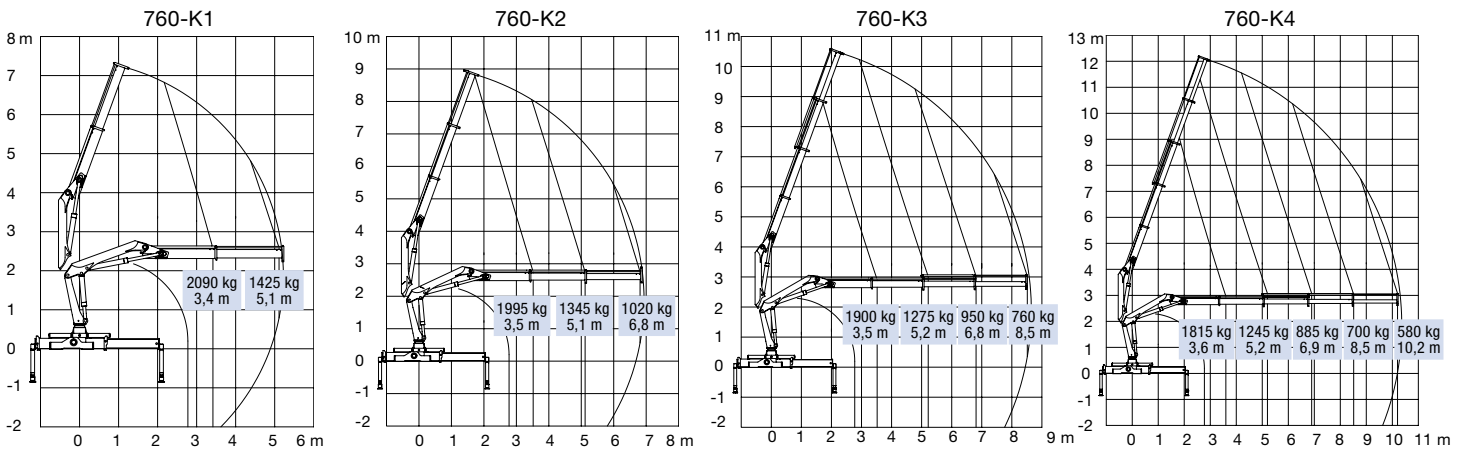

# 760-K

- power to lift.

## Versatile Loader for a wide range of Tasks

- The HMF 760-K Series is a durable loader with low tare weight, long out-reach and high working speed.
- The 760-K is suitable for both hook applications and for use in conjunction with hydraulic attachments such as rotator and grab, which make this 7 tonne-metre loader a very useful versatile lifting tool.
- Modular jib system, which allows for changes to the number of extensions without detriment to existing components.
- Oil regeneration system in all extension cylinders, providing high working speeds on movements of the jib extension system.
- The 760-K is available with a wide range of operation options including; ground control, radio remote control or stand-up control.
- Supplied with the RCL Safety System as standard, which constantly monitors loader operating conditions such as load moment, operation and function.
- Can be specified with 2-stage LMB or EVS safety systems, which allow the operator to concentrate on difficult tasks whilst ensuring the vehicle remains stable.
- The loader series is available with a wide range of optional extras including; manual extensions, oil cooler, spotlight and height indicator.

Loading group B3		760-K1	760-K2	760-K3	760-K4
Load moment	tm	7.1	7.0	6.7	6.5
Hydraulic reach	m	5.3	7.1	8.8	10.5
Slewing torque	kgm	950	950	950	950
Slewing angle	°	400	400	400	400
Height above chassis	mm	1975	1975	1975	1975
Width, folded	mm	2300	2300	2300	2350
Length of base, no extra valves	mm	670	670	670	670
Length of base with extra valves	mm	730	730	730	730
Stabilizer spread, standard	mm	4500	4500	4500	4500
Stabilizer spread, double extension	mm	5600	5600	5600	5600
Weight excl. stabilizers	kg	930	1005	1075	1140
Weight of stabilizers, standard	kg	164	164	164	164
Working pressure	MPa	27.5	27.5	27.5	27.5
Pump performance	l/min	35	35	25	25
Oil tank capacity, separate tank	l	42	42	42	42
Power consumption	kW	16	16	12	12